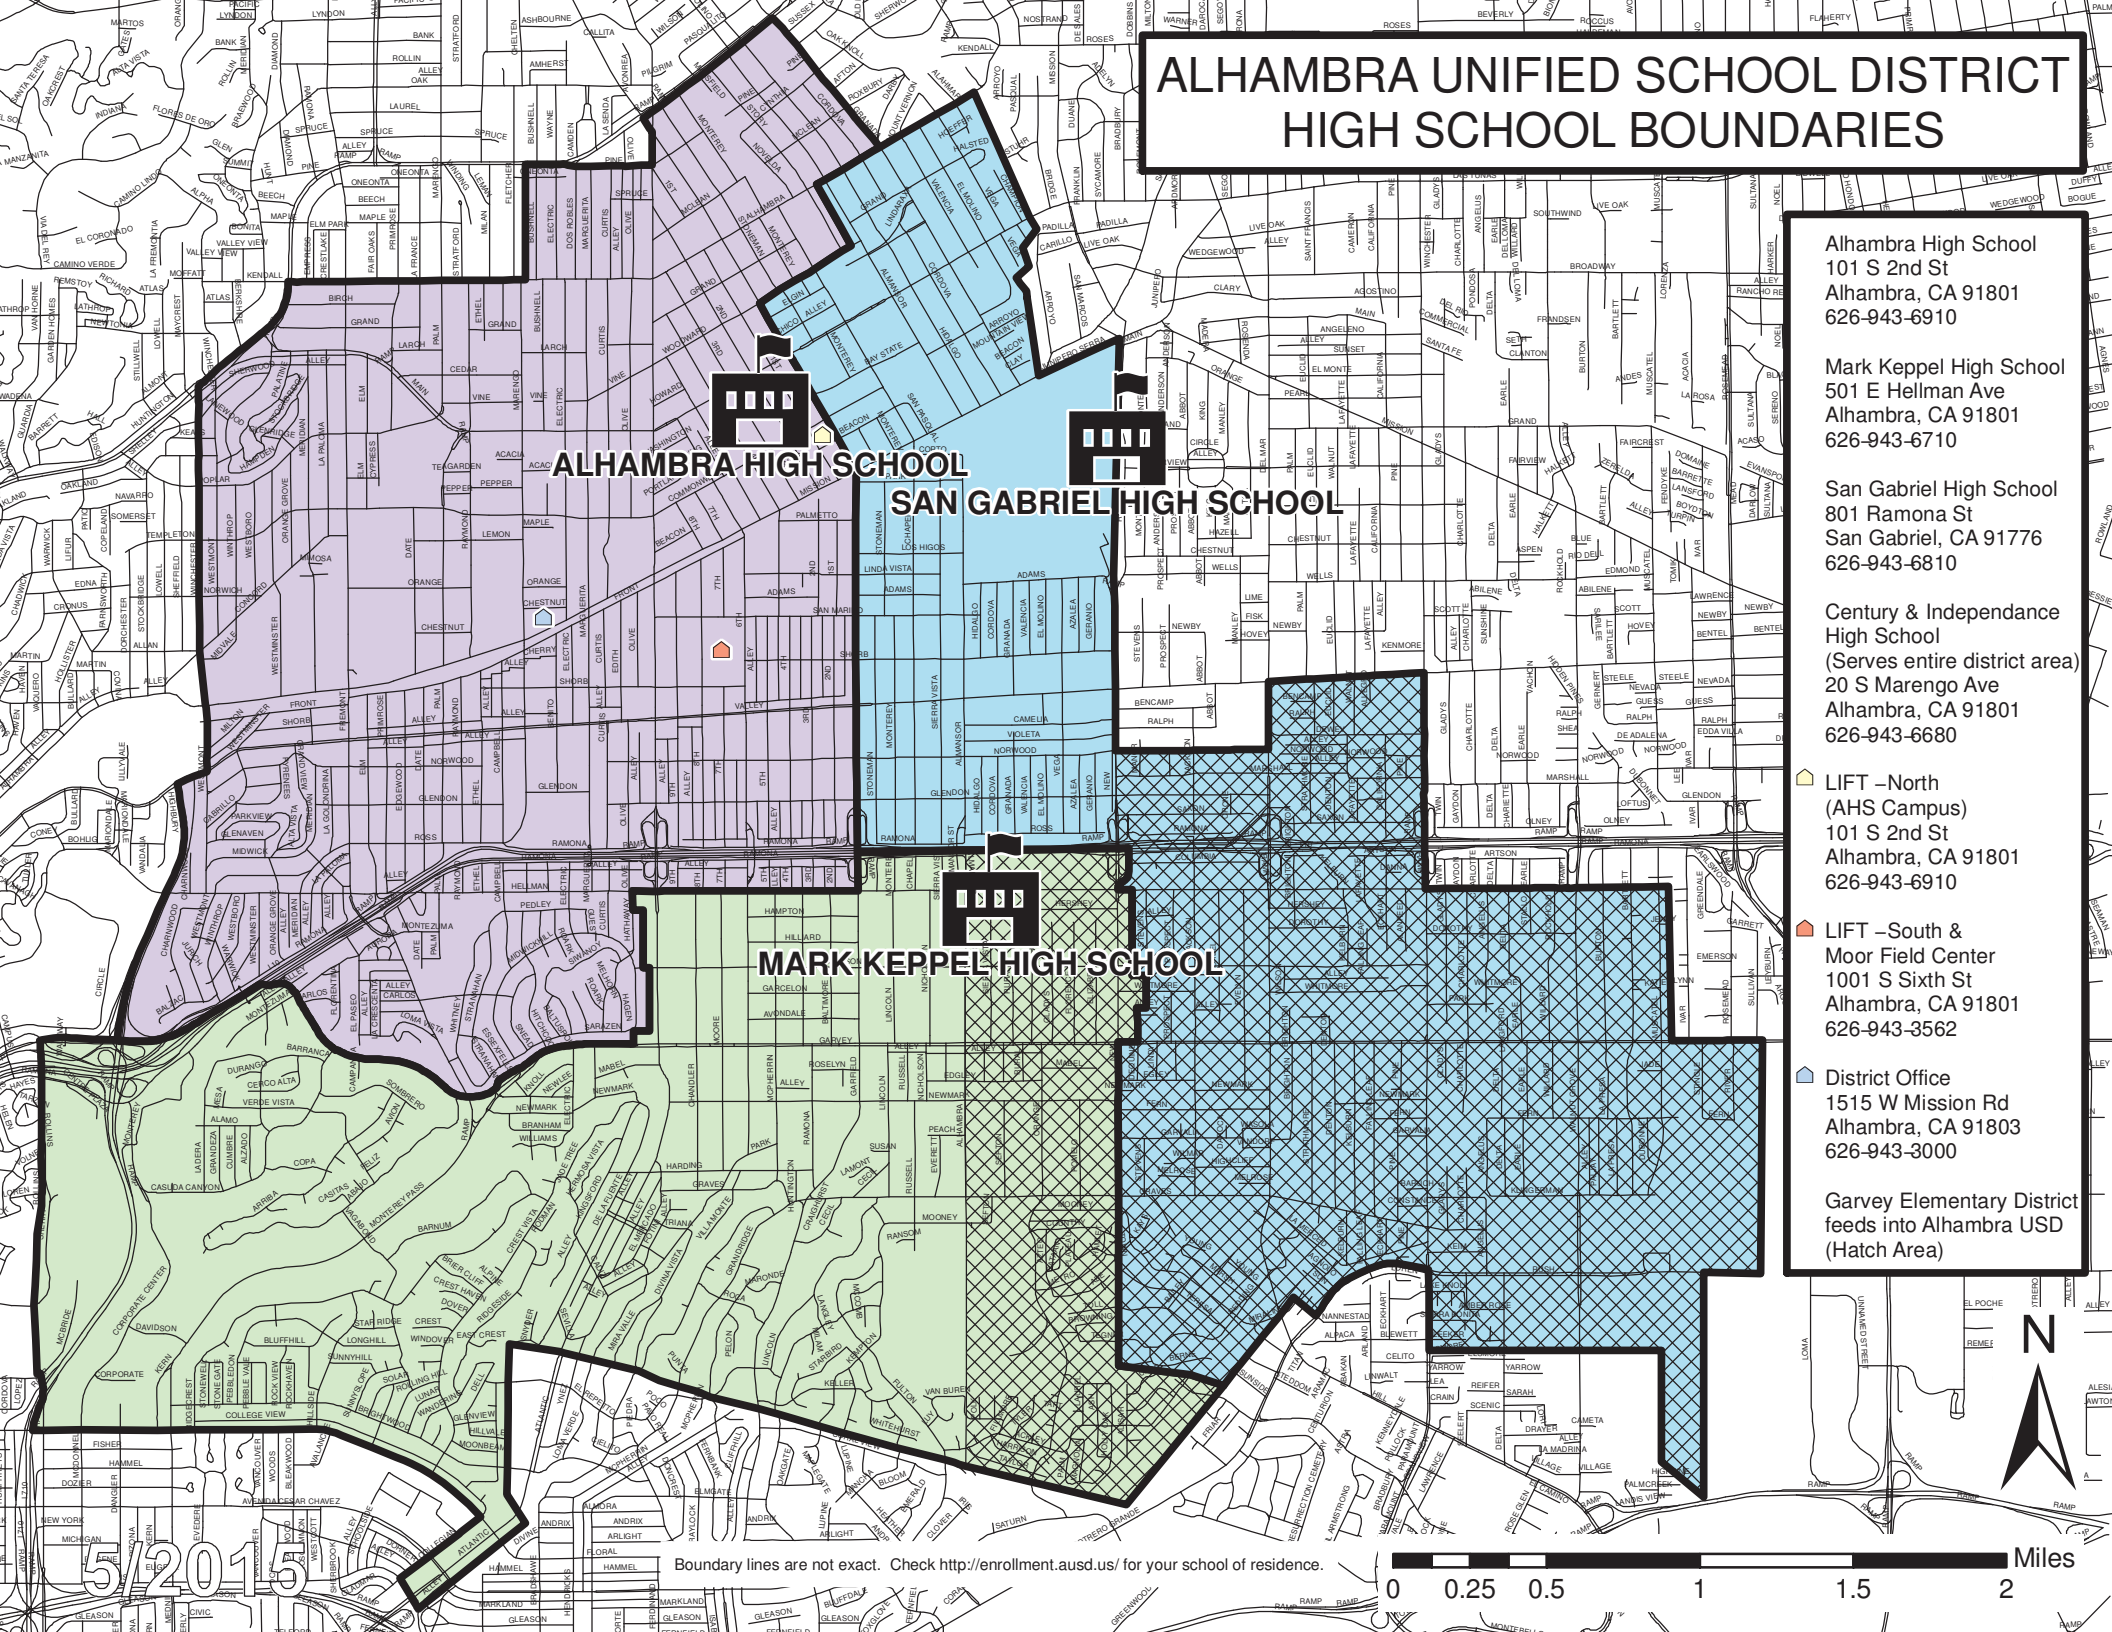

# ALHAMBRA UNIFIED SCHOOL DISTRICT HIGH SCHOOL BOUNDARIES

**ALHAMBRA HIGH SCHOOL**

**SAN GABRIEL HIGH SCHOOL**

**MARK KEPPEL HIGH SCHOOL**

Alhambra High School  
101 S 2nd St  
Alhambra, CA 91801  
626-943-6910

Garvey Elementary District  
feeds into Alhambra USD  
(Hatch Area)

Boundary lines are not exact. Check <http://enrollment.ausd.us/> for your school of residence.

5/2015