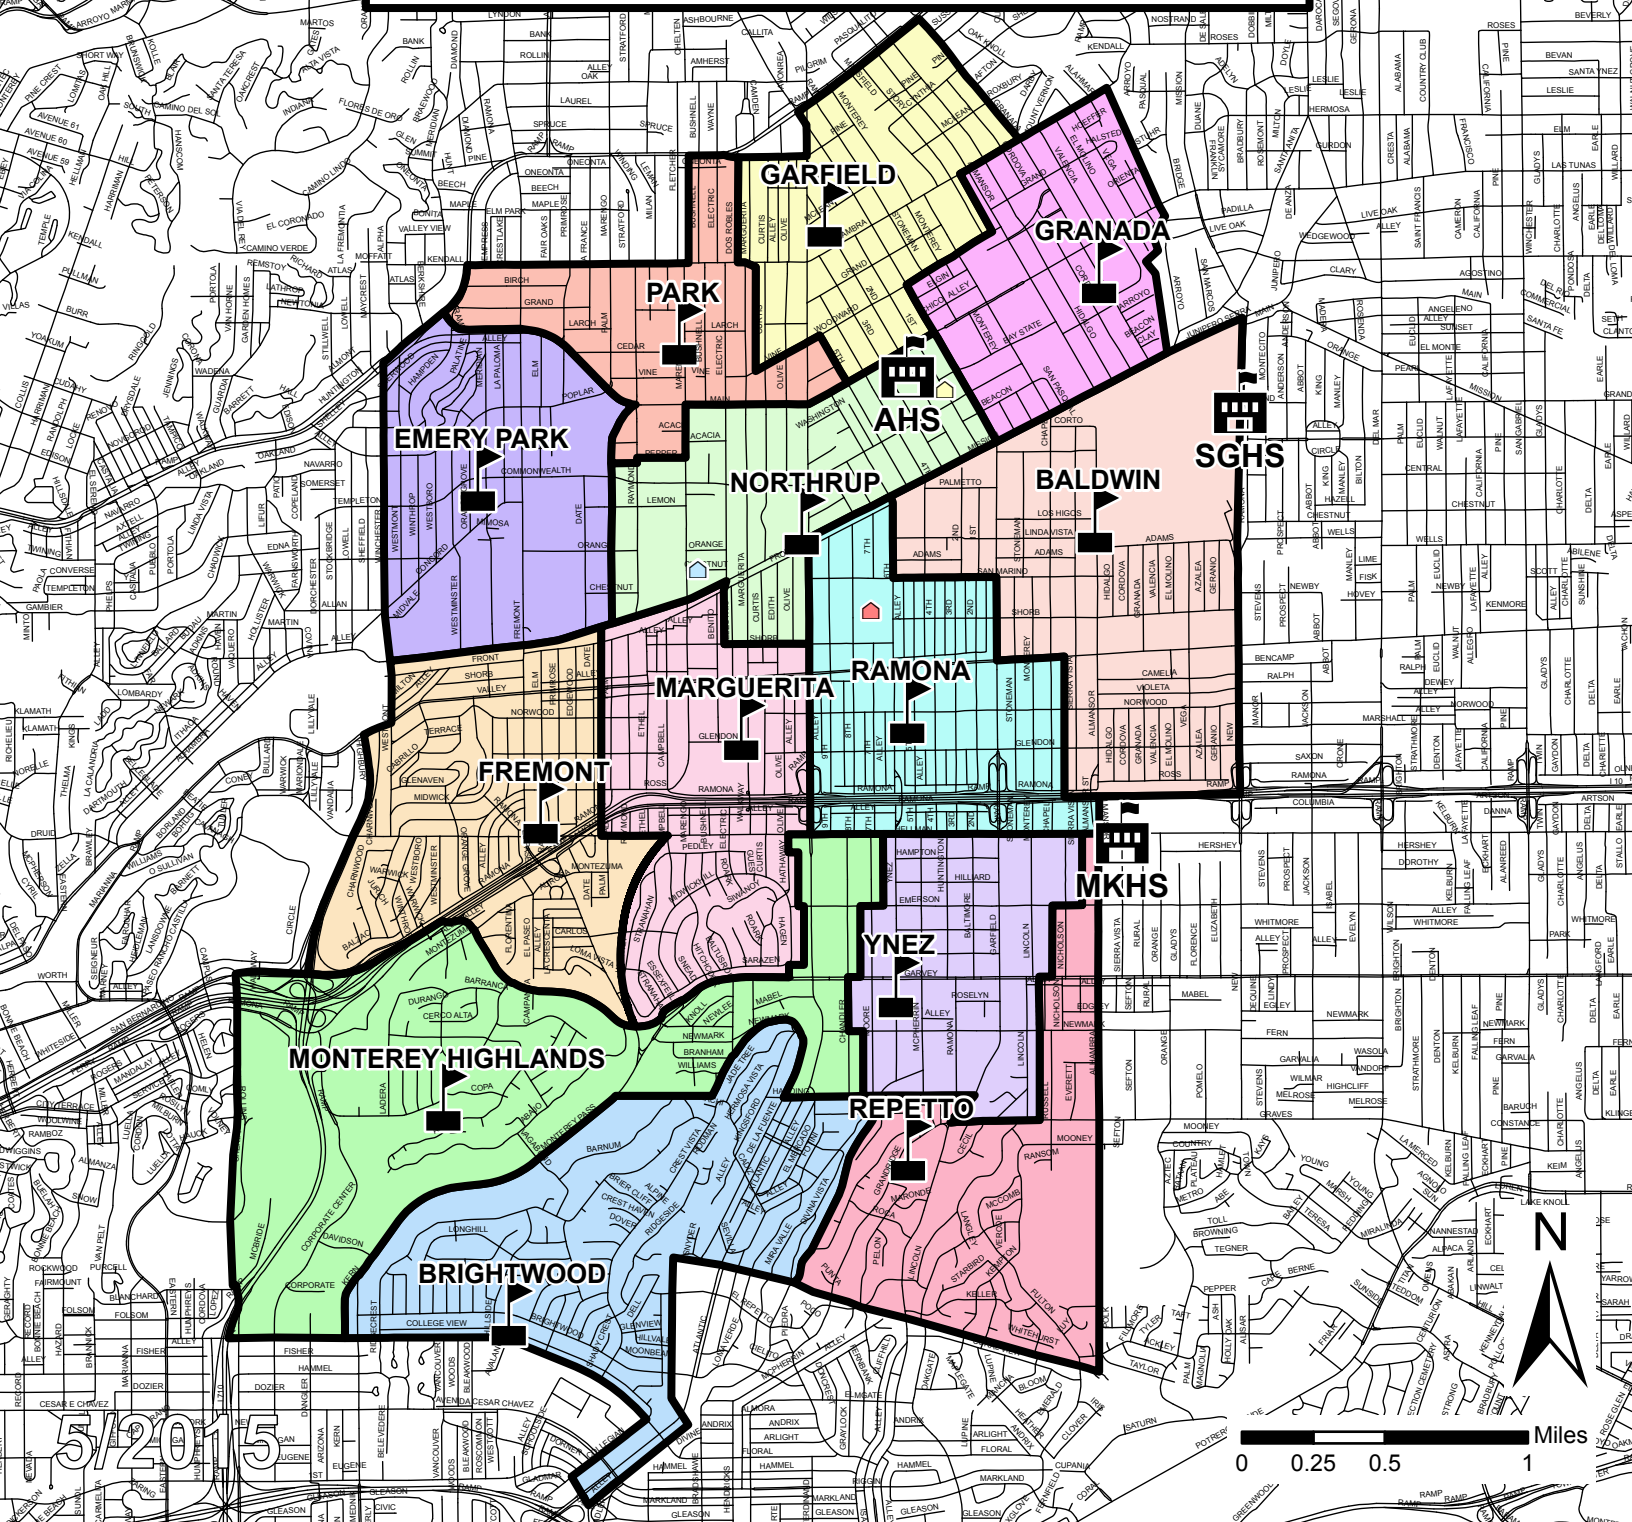

ALHAMBRA UNIFIED SCHOOL DISTRICT ELEMENTARY SCHOOL BOUNDARIES

5/2015

Martha Baldwin Elementary
900 S Almansor St
Alhambra, CA 91801-4854
626-943-3300

Brightwood Elementary
1701 Brightwood St
Monterey Park, CA 91754-5199
626-570-6200